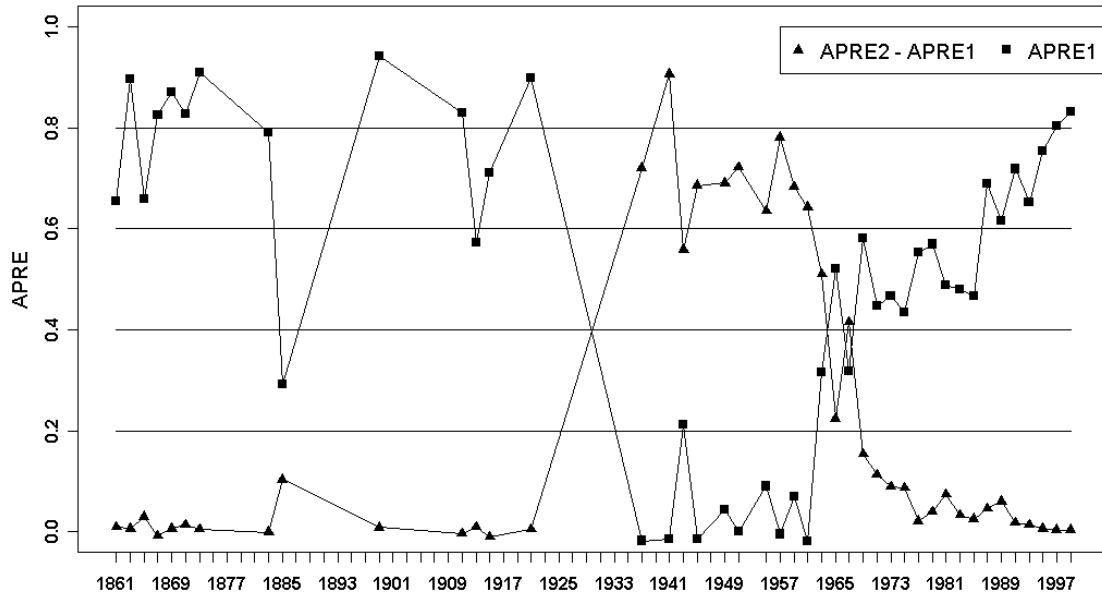

71st House 1929-30 Representative Ideal Points

**73rd House 1933-34
Representative Ideal Points**

House 1905-2000: Labor Regulation Roll Calls
Fit With the Two Dimensions

House 1905-2000: Clausen Social-Welfare Roll Calls
Fit With the Two Dimensions

House 1861-2000: Civil Rights Roll Calls
Fit With the Two Dimensions

Senate: Override Veto 1990 Civil Rights Act
All Voters, 24 October 1990

Senate: Override Veto 1990 Civil Rights Act
Errors Only, 24 October 1990