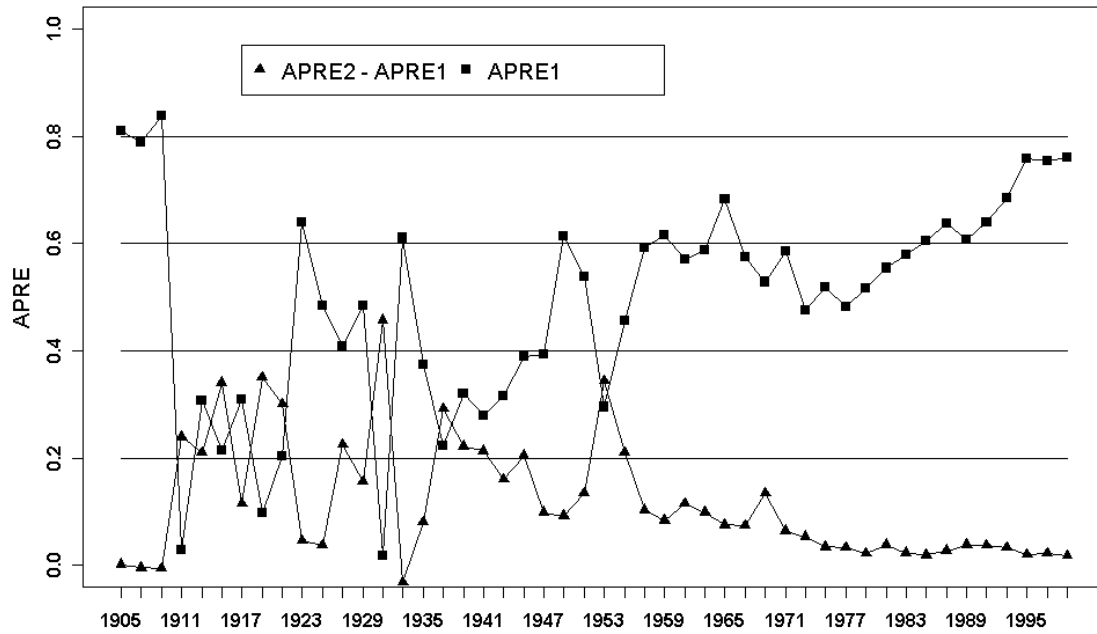

71st House 1929-30 Representative Ideal Points

**73rd House 1933-34
Representative Ideal Points**

House 1905-2000: Labor Regulation Roll Calls
Fit With the Two Dimensions

House 1905-2000: Clausen Social-Welfare Roll Calls
Fit With the Two Dimensions

House 1861-2000: Civil Rights Roll Calls
Fit With the Two Dimensions

Senate: Override Veto 1990 Civil Rights Act
All Voters, 24 October 1990

Senate: Override Veto 1990 Civil Rights Act
Errors Only, 24 October 1990