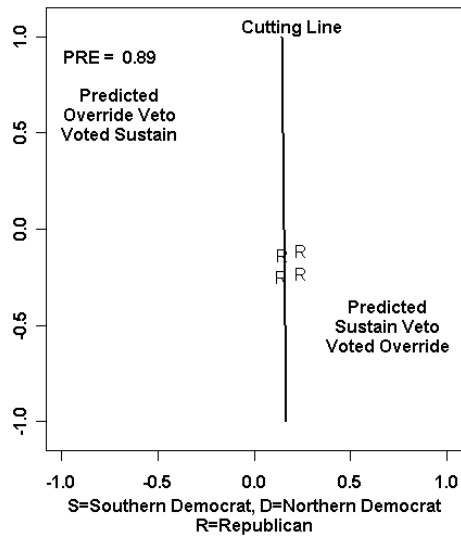

71st House 1929-30 Representative Ideal Points

**73rd House 1933-34
Representative Ideal Points**

House 1905-2000: Labor Regulation Roll Calls
Fit With the Two Dimensions

House 1905-2000: Clausen Social-Welfare Roll Calls
Fit With the Two Dimensions

House 1861-2000: Civil Rights Roll Calls
Fit With the Two Dimensions

Senate: Override Veto 1990 Civil Rights Act
All Voters, 24 October 1990

Senate: Override Veto 1990 Civil Rights Act
Errors Only, 24 October 1990

House 1973-2000: Abortion Roll Calls
Fit With the Two Dimensions