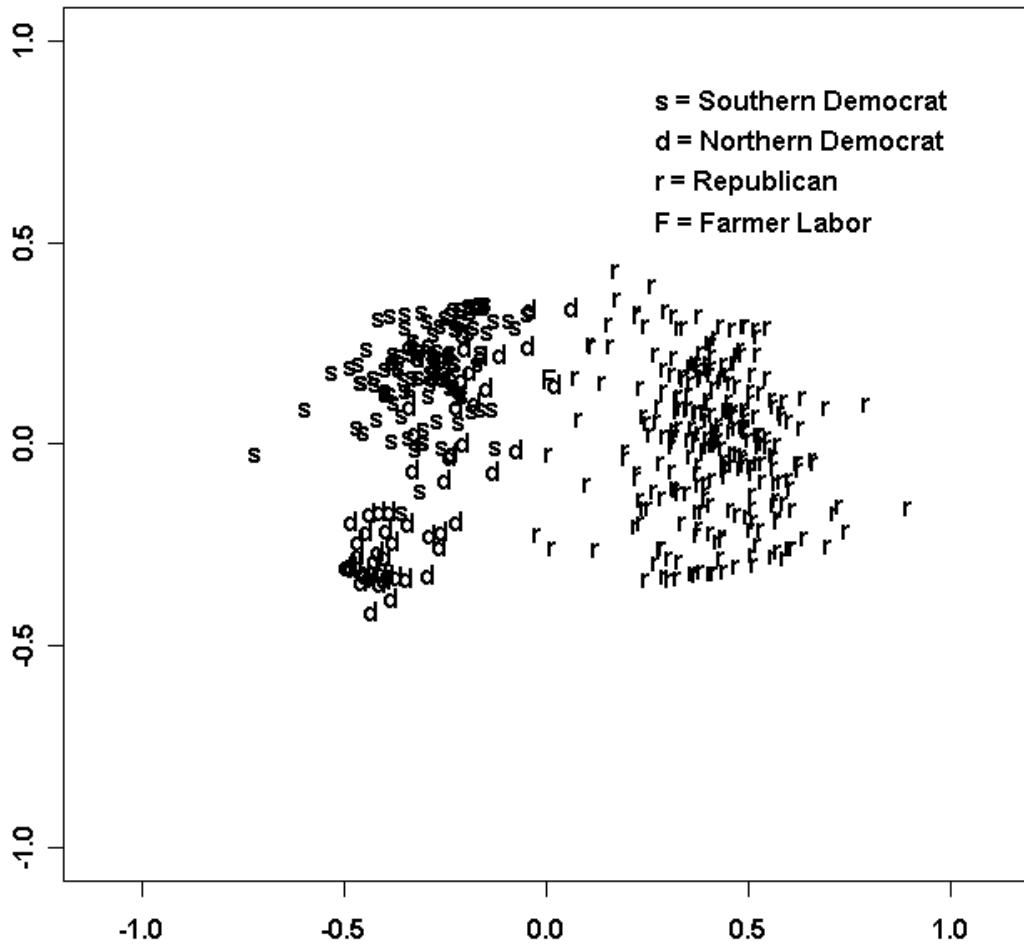

71st House 1929-30 Representative Ideal Points

**73rd House 1933-34
Representative Ideal Points**

House 1905-2000: Labor Regulation Roll Calls
Fit With the Two Dimensions

House 1905-2000: Clausen Social-Welfare Roll Calls
Fit With the Two Dimensions

House 1861-2000: Civil Rights Roll Calls
Fit With the Two Dimensions

Senate: Override Veto 1990 Civil Rights Act
All Voters, 24 October 1990

Senate: Override Veto 1990 Civil Rights Act
Errors Only, 24 October 1990

House 1973-2000: Abortion Roll Calls
Fit With the Two Dimensions