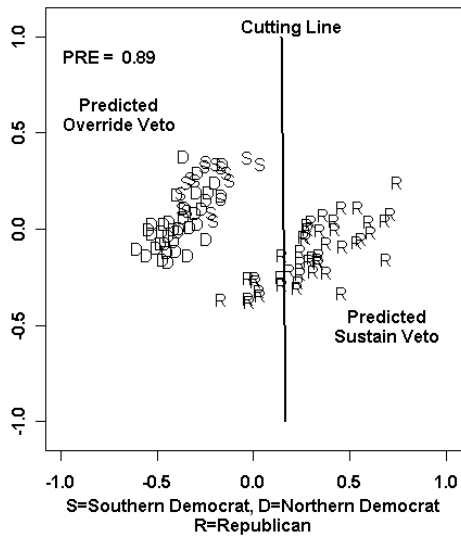

71st House 1929-30 Representative Ideal Points

**73rd House 1933-34
Representative Ideal Points**

House 1905-2000: Labor Regulation Roll Calls
Fit With the Two Dimensions

House 1905-2000: Clausen Social-Welfare Roll Calls
Fit With the Two Dimensions

House 1861-2000: Civil Rights Roll Calls
Fit With the Two Dimensions

Senate: Override Veto 1990 Civil Rights Act
All Voters, 24 October 1990

Senate: Override Veto 1990 Civil Rights Act
Errors Only, 24 October 1990

House 1973-2000: Abortion Roll Calls
Fit With the Two Dimensions