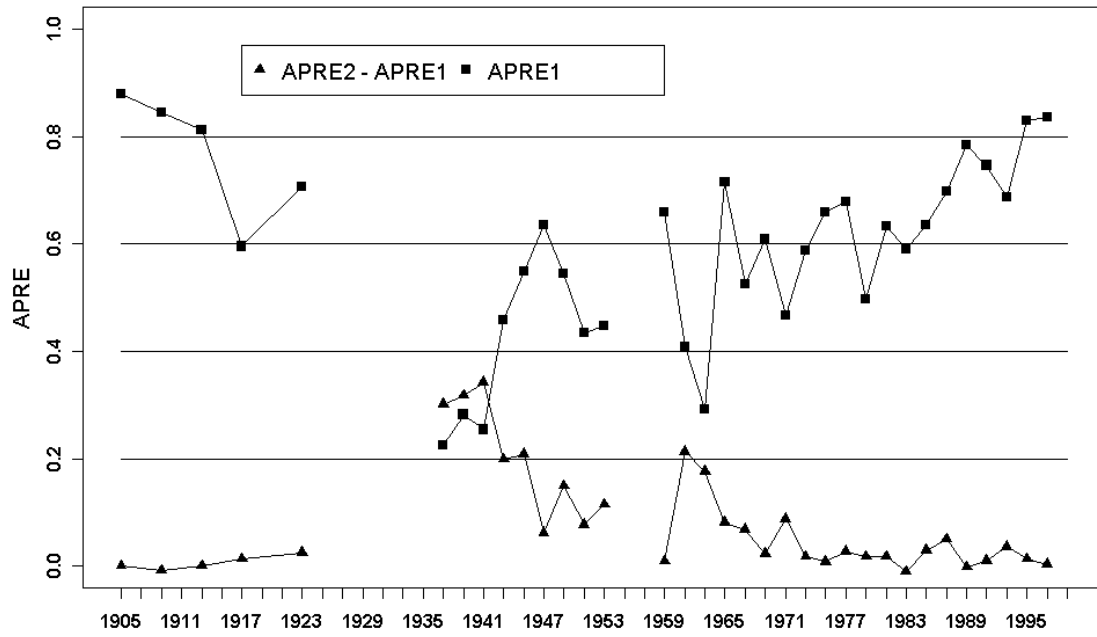

71st House 1929-30 Representative Ideal Points

**73rd House 1933-34
Representative Ideal Points**

House 1905-2000: Labor Regulation Roll Calls
Fit With the Two Dimensions

House 1905-2000: Clausen Social-Welfare Roll Calls
Fit With the Two Dimensions

House 1861-2000: Civil Rights Roll Calls
Fit With the Two Dimensions

Senate: Override Veto 1990 Civil Rights Act
All Voters, 24 October 1990

Senate: Override Veto 1990 Civil Rights Act
Errors Only, 24 October 1990